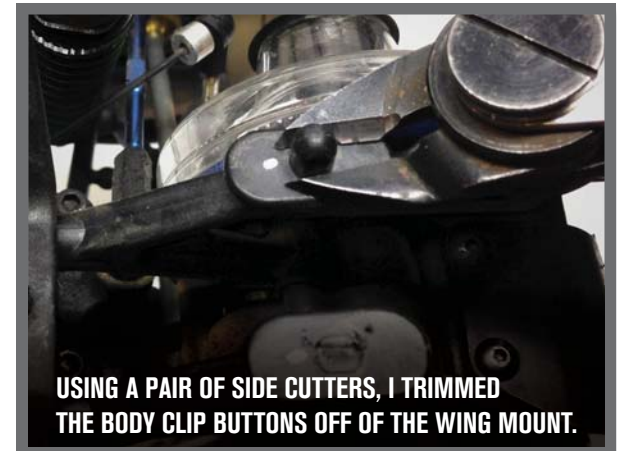

PRO-LINE

RACING TO BRING YOU THE BEST!

HOW TO:

SECURE-LOC MOUNTING SYSTEM ON YOUR BUGGY!

WITH PRO-LINE FACTORY TEAM MEMBER JIM HUSTINS

1

2

3