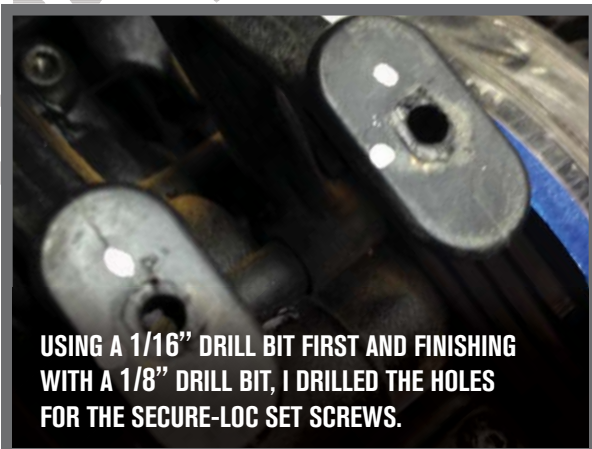

PRO-LINE

RACING TO BRING YOU THE BEST!

HOW TO:

SECURE-LOC MOUNTING SYSTEM ON YOUR BUGGY!

WITH PRO-LINE FACTORY TEAM MEMBER JIM HUSTINS

1

2

3

4

5

6