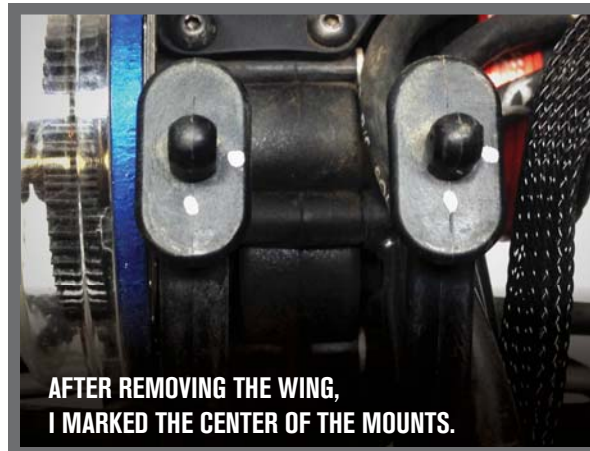

PRO-LINE

RACING TO BRING YOU THE BEST!

HOW TO:

SECURE-LOC MOUNTING SYSTEM ON YOUR BUGGY!

WITH PRO-LINE FACTORY TEAM MEMBER JIM HUSTINS

1

2

3