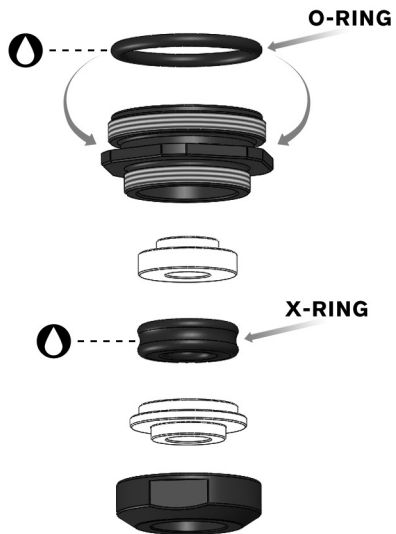

1

○ = ADD DROP OF OIL

2

3

4

5

6

SPRING RATES

- BLUE: SUPER SOFT
- GREEN: SOFT
- YELLOW: MEDIUM (INCLUDED)
- RED: HARD
- PURPLE: SUPER HARD

Visit PROLINERACING.COM for optional springs, replacement parts and instructional videos.