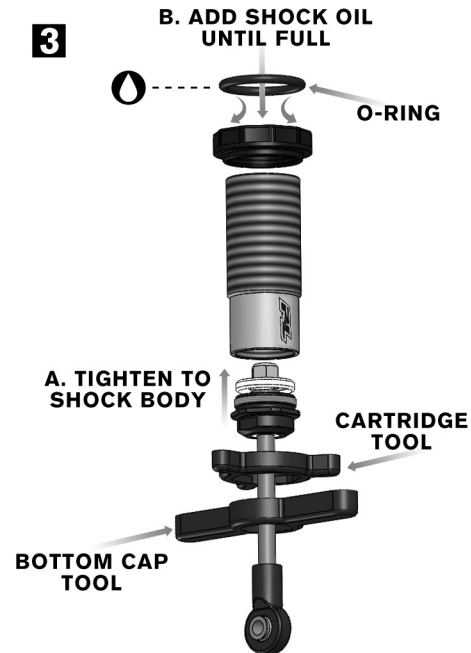

1

○ = ADD DROP OF OIL

2

3

4

5

6

SPRING RATES

- BLUE: SUPER SOFT
- GREEN: SOFT
- YELLOW: MEDIUM (INCLUDED)
- RED: HARD
- PURPLE: SUPER HARD

Visit PROLINERACING.COM for optional springs, replacement parts and instructional videos.