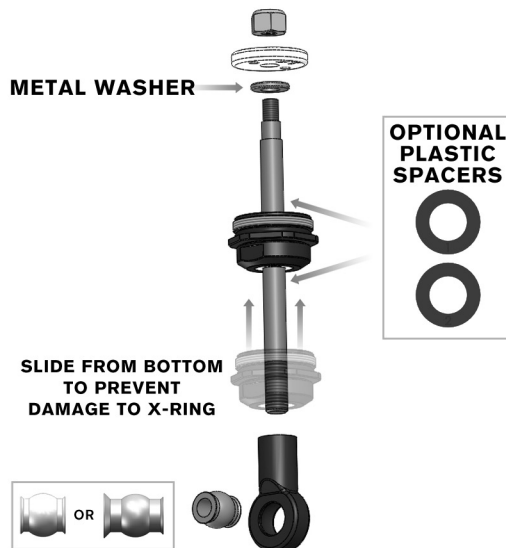

1

○ = ADD DROP OF OIL

2

3

4

5

6

SPRING RATES

- BLUE: SUPER SOFT
- GREEN: SOFT
- YELLOW: MEDIUM (INCLUDED)
- RED: HARD
- PURPLE: SUPER HARD

Visit PROLINERACING.COM for optional springs, replacement parts and instructional videos.