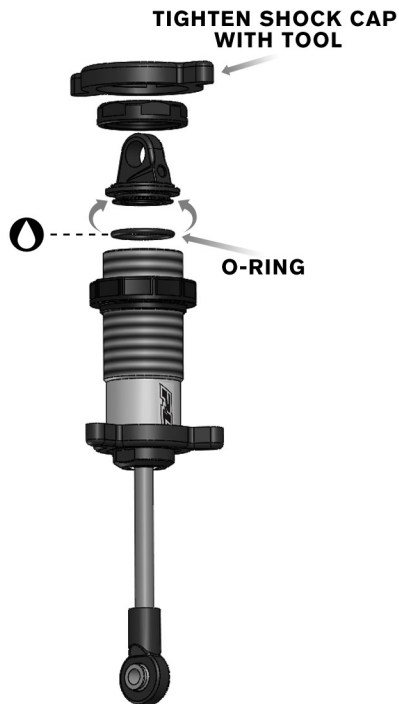

1

○ = ADD DROP OF OIL

2

3

4

5

6

SPRING RATES

- BLUE: SUPER SOFT
- GREEN: SOFT
- YELLOW: MEDIUM (INCLUDED)
- RED: HARD
- PURPLE: SUPER HARD

Visit PROLINERACING.COM for optional springs, replacement parts and instructional videos.