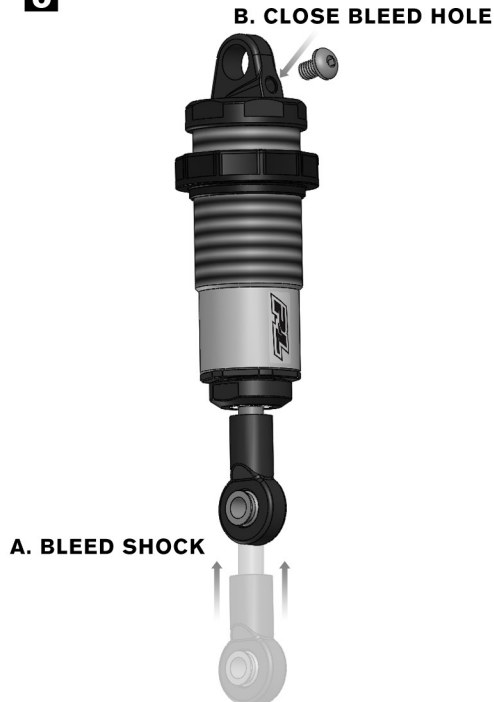

4

5

6

SPRING RATES

- BLUE: SUPER SOFT
- GREEN: SOFT
- YELLOW: MEDIUM (INCLUDED)
- RED: HARD
- PURPLE: SUPER HARD

Visit PROLINERACING.COM for optional springs, replacement parts and instructional videos.